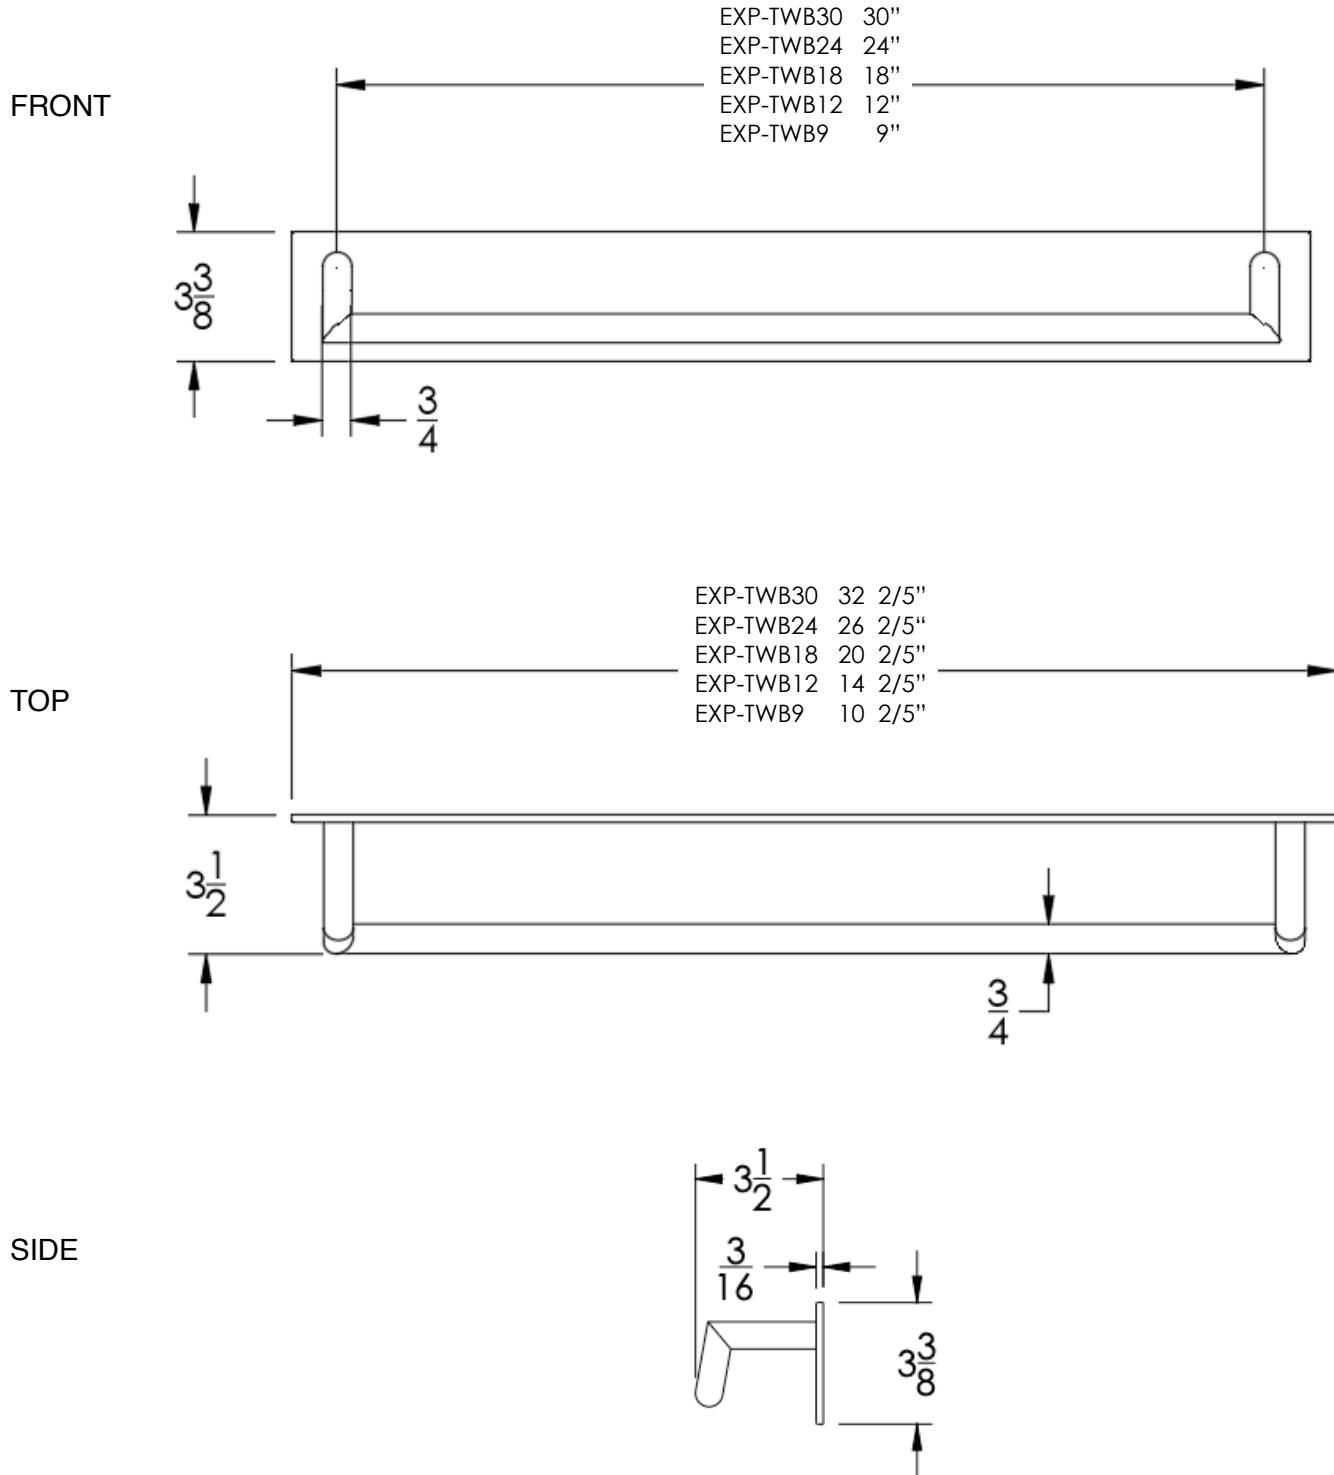

neelnox

LET
THERE
BE **DESIGN.**

FEATURES

- Premium 304 Grade Stainless Steel
- Solid Mount Construction
- Concealed Installation Hardware
- State of the art wall anchors included for installation on Dry wall or Tile

COLLECTION EXPONENT

TOWEL BAR

Model	Product	Finishes Available
EXP-TWB9	9" Towel Bar	Multiple finishes available. Over 23 finishes to choose from.
EXP-TWB12	12" Towel Bar	
EXP-TWB18	18" Towel Bar	
EXP-TWB24	24" Towel Bar	
EXP-TWB30	30" Towel Bar	

Dimensions in inches

NOTE: Dimensions subject to change without notice.